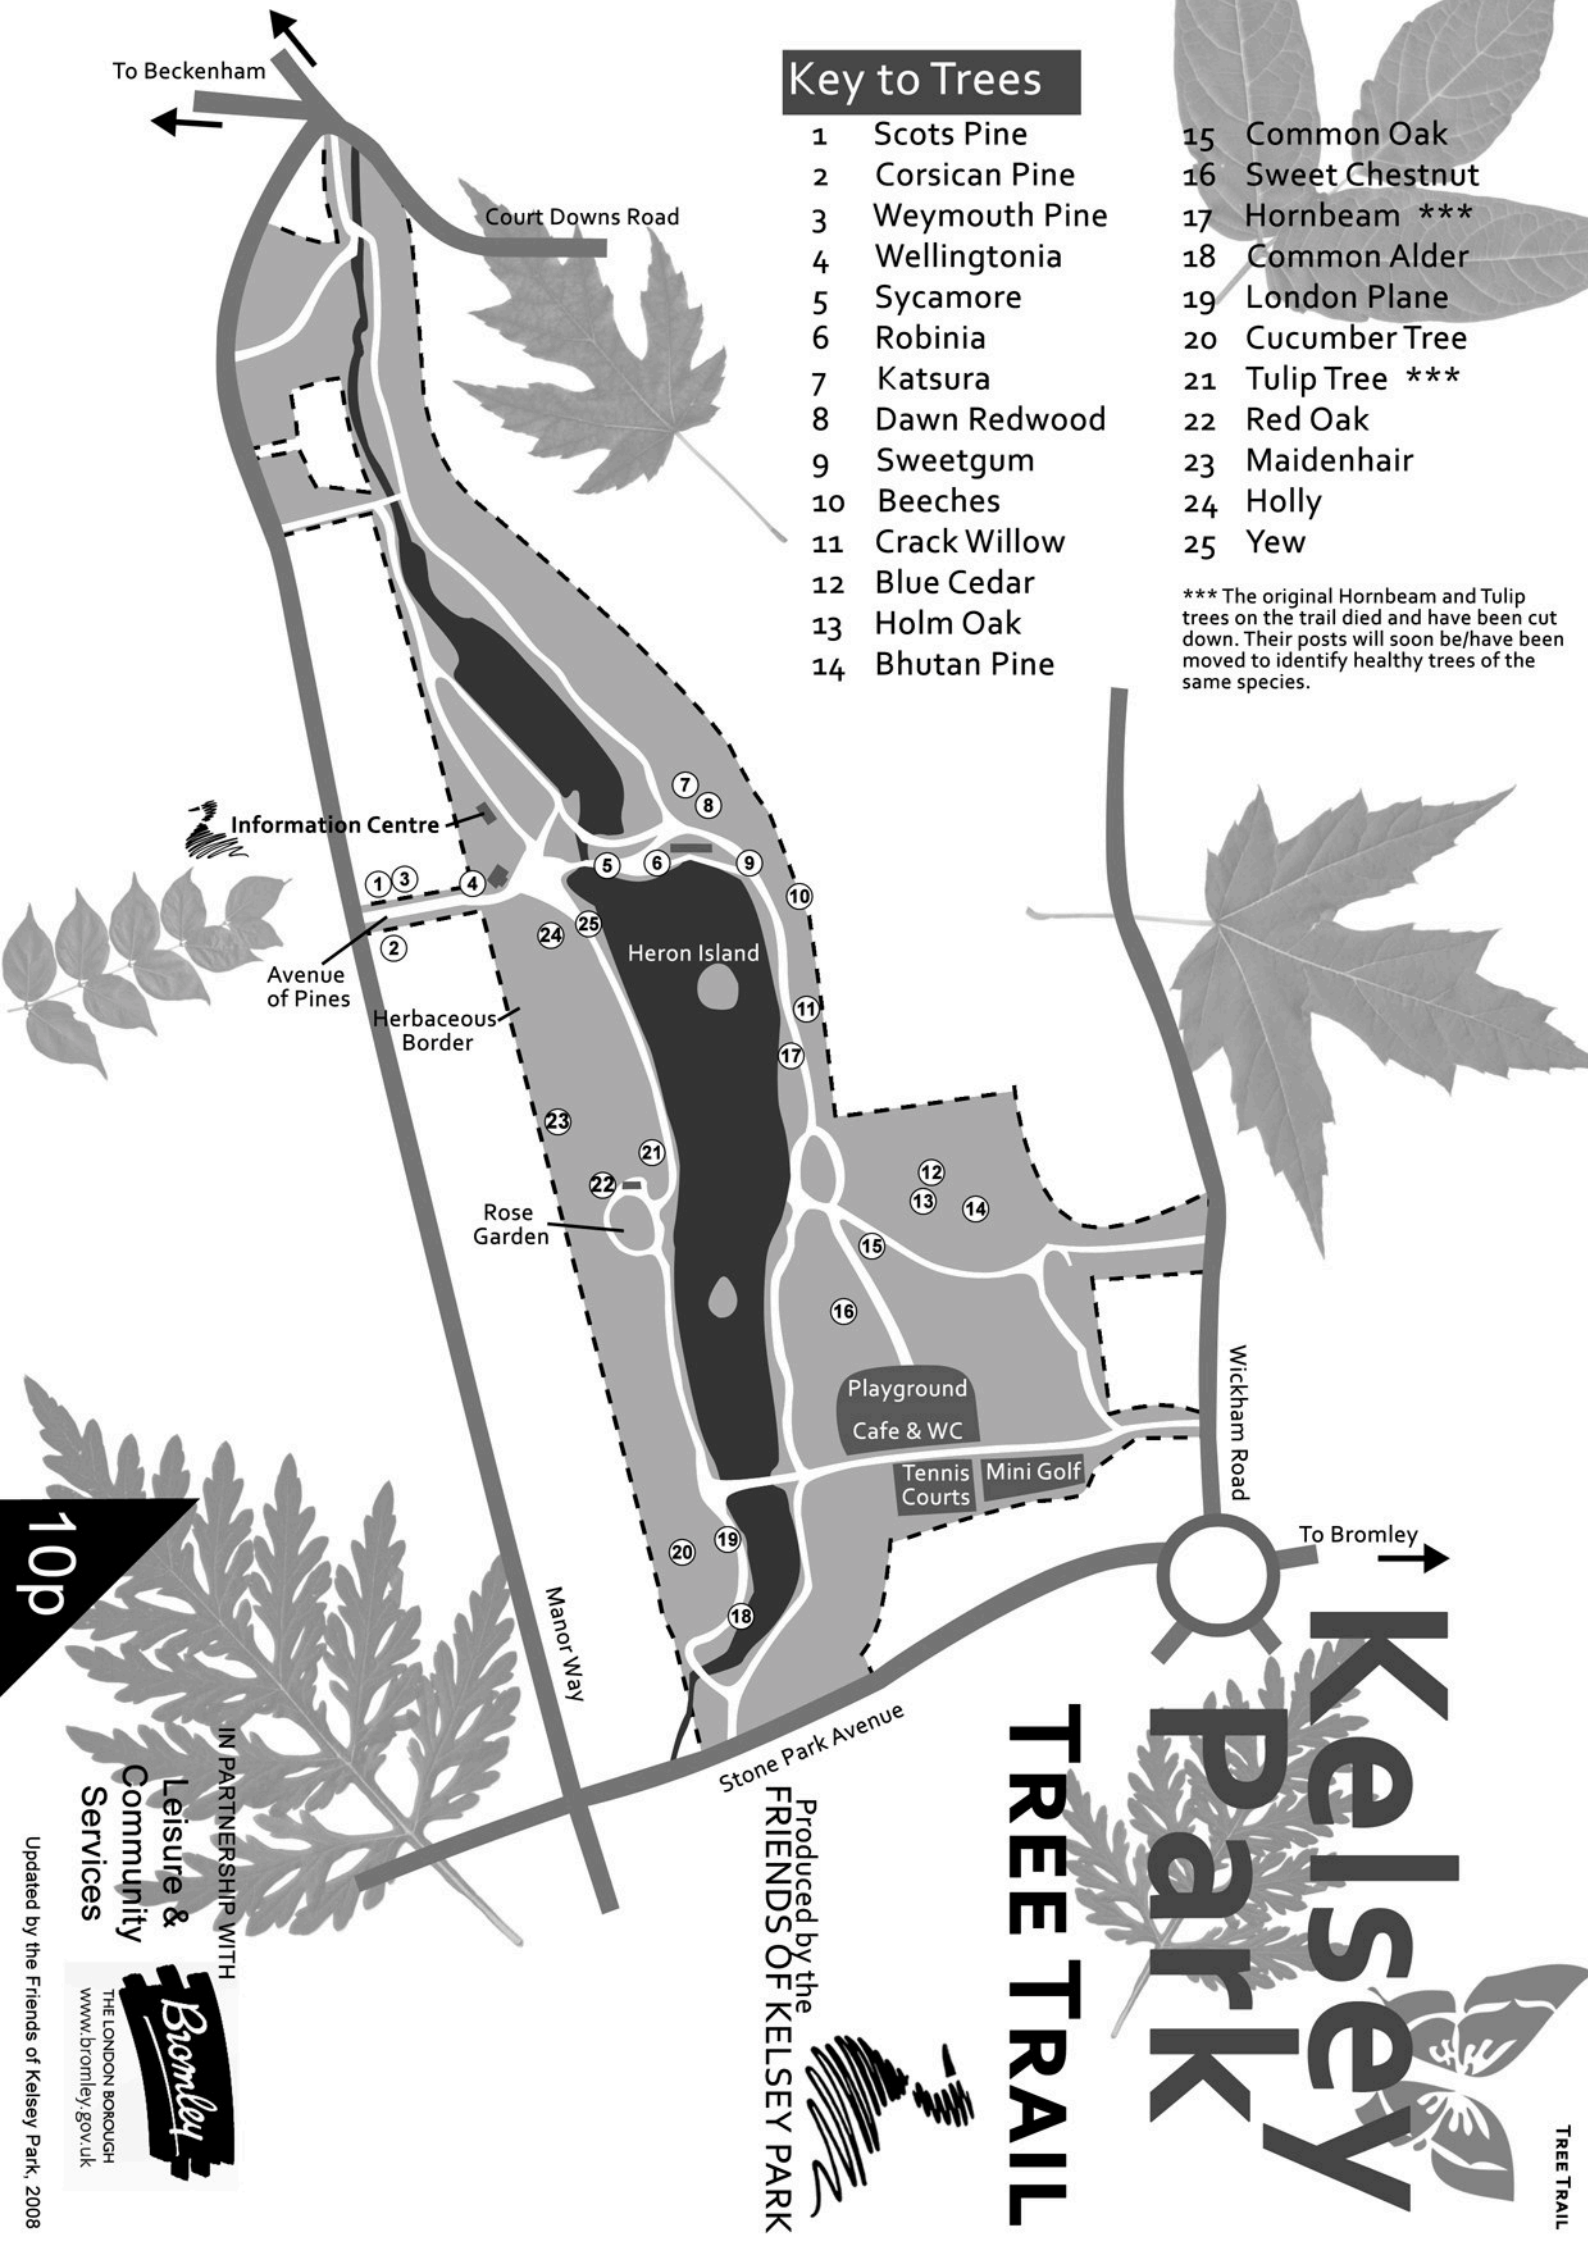

To Beckenham

Key to Trees

- 1 Scots Pine
- 2 Corsican Pine
- 3 Weymouth Pine
- 4 Wellingtonia
- 5 Sycamore
- 6 Robinia
- 7 Katsura
- 8 Dawn Redwood
- 9 Sweetgum
- 10 Beeches
- 11 Crack Willow
- 12 Blue Cedar
- 13 Holm Oak
- 14 Bhutan Pine
- 15 Common Oak
- 16 Sweet Chestnut
- 17 Hornbeam ***
- 18 Common Alder
- 19 London Plane
- 20 Cucumber Tree
- 21 Tulip Tree ***
- 22 Red Oak
- 23 Maidenhair
- 24 Holly
- 25 Yew

*** The original Hornbeam and Tulip trees on the trail died and have been cut down. Their posts will soon be/have been moved to identify healthy trees of the same species.

Information Centre

Avenue of Pines

Manor Way

Stone Park Avenue

To Bromley

Kelsey Park

TREE TRAIL

Produced by the FRIENDS OF KELSEY PARK

IN PARTNERSHIP WITH

Leisure & Community Services

10p

Updated by the Friends of Kelsey Park, 2008

TREE TRAIL